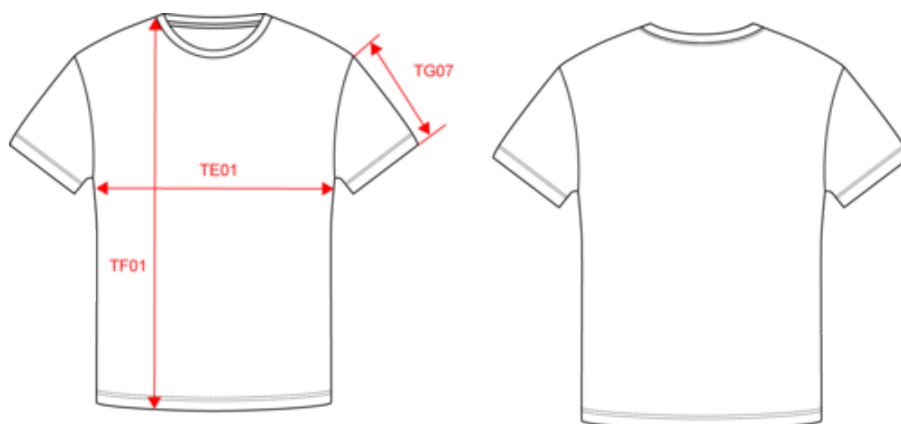

Dimensiones

Measurements in cm	XXS	XS	S	M	L	XL	XXL	3XL	4XL	5XL
TE01 - 1/2 chest width at 1.5cm below armhole	43.00	46.00	49.00	52.00	55.00	58.00	61.00	64.00	67.00	70.00
TF01 - Total height from HSP	66.00	68.00	70.00	72.00	74.00	76.00	78.00	80.00	82.00	84.00
TG07 - Short sleeve length	19.50	20.25	21.00	21.75	22.50	23.25	24.00	24.75	25.50	26.25